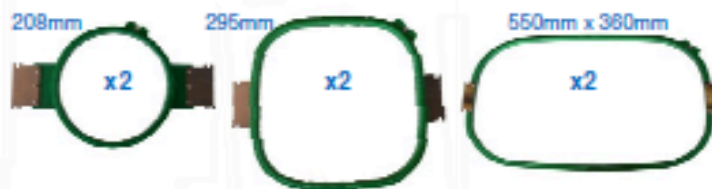

072 625 4438

hello@thecrafthive.co.za

www.thecrafthive.co.za

SINGLE HEAD EMBROIDERY MACHINE

MODEL: ST1201

Single Head Embroidery Machine with auto Thread Trimming and **12 Needle** colour change

Embroidery Space: 500 x 420mm

Machine Speed: 1200RPM

Machine Size:

L:810 W:800 H1:630 H2:1020 (mm)

Machine includes the following:

& 1 Border Frame