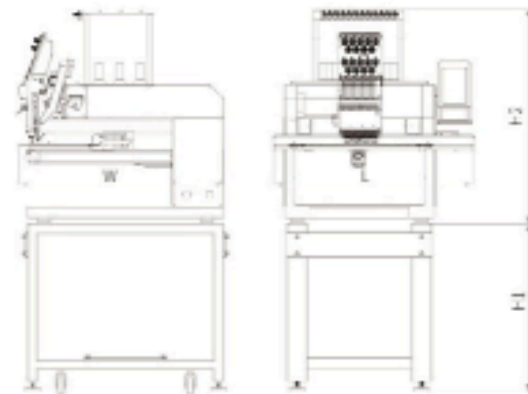

072 625 4438

hello@thecrafthive.co.za

www.thecrafthive.co.za

SINGLE HEAD EMBROIDERY MACHINE

MODEL: ST1201

Single Head Embroidery Machine with auto Thread Trimming and **12 Needle** colour change

Embroidery Space: 500 x 420mm

Machine Speed: 1200RPM

Machine Size:

L:810 W:800 H1:630 H2:1020 (mm)

Machine includes the following:

& 1 Border Frame